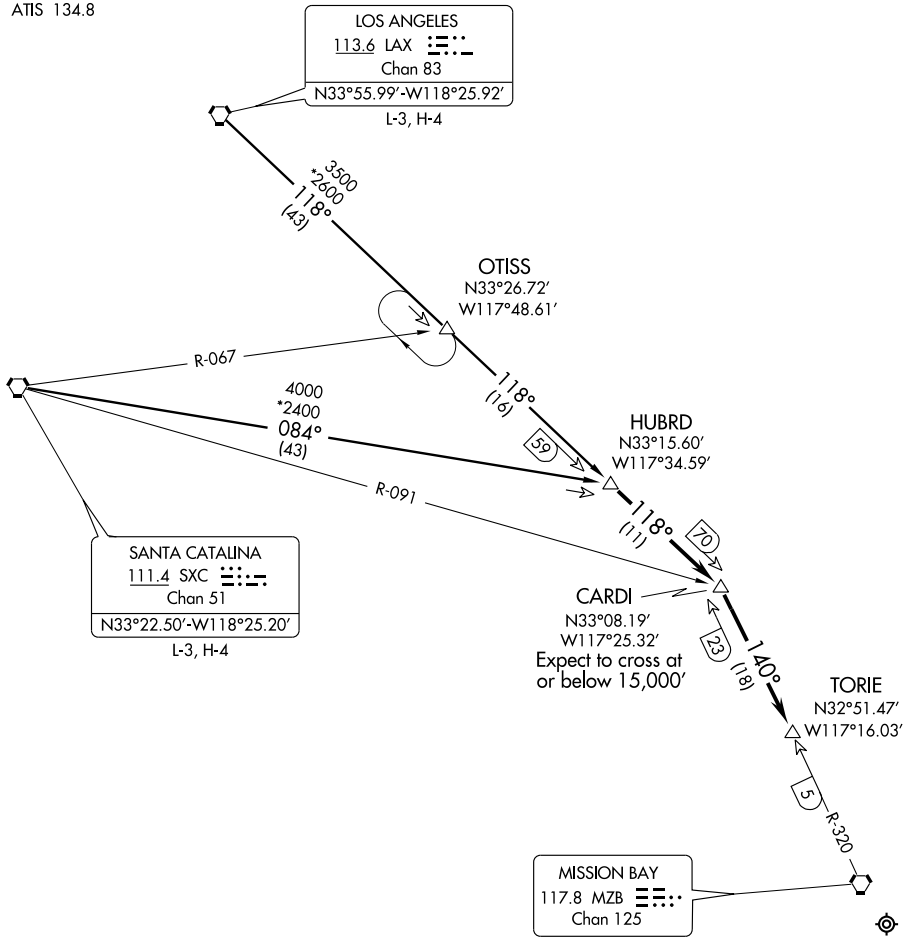

(HUBRD.HUBRD1) 04050
HUBRD ONE ARRIVAL

ST-373 (FAA)

SAN DIEGO INTL
 SAN DIEGO, CALIFORNIA

SOCAL APP CON
 125.3 290.4
 ATIS 134.8

SW-3, 22 DEC 2005 to 19 JAN 2006

SW-3, 22 DEC 2005 to 19 JAN 2006

NOTE: Chart not to scale.

LOS ANGELES TRANSITION (LAX.HUBRD1): From over LAX VORTAC via LAX R-118 to OTISS INT, then via LAX R-118 to HUBRD INT. Thence

SANTA CATALINA TRANSITION (SXC.HUBRD1): From over SXC VORTAC via SXC R-084 to HUBRD INT. Thence

. . . . From over HUBRD INT via LAX R-118 to CARDI FIX via MZB R-320 to TORIE FIX. Expect vector to final approach course.

HUBRD ONE ARRIVAL
 (HUBRD.HUBRD1) 04050

SAN DIEGO, CALIFORNIA
 SAN DIEGO INTL