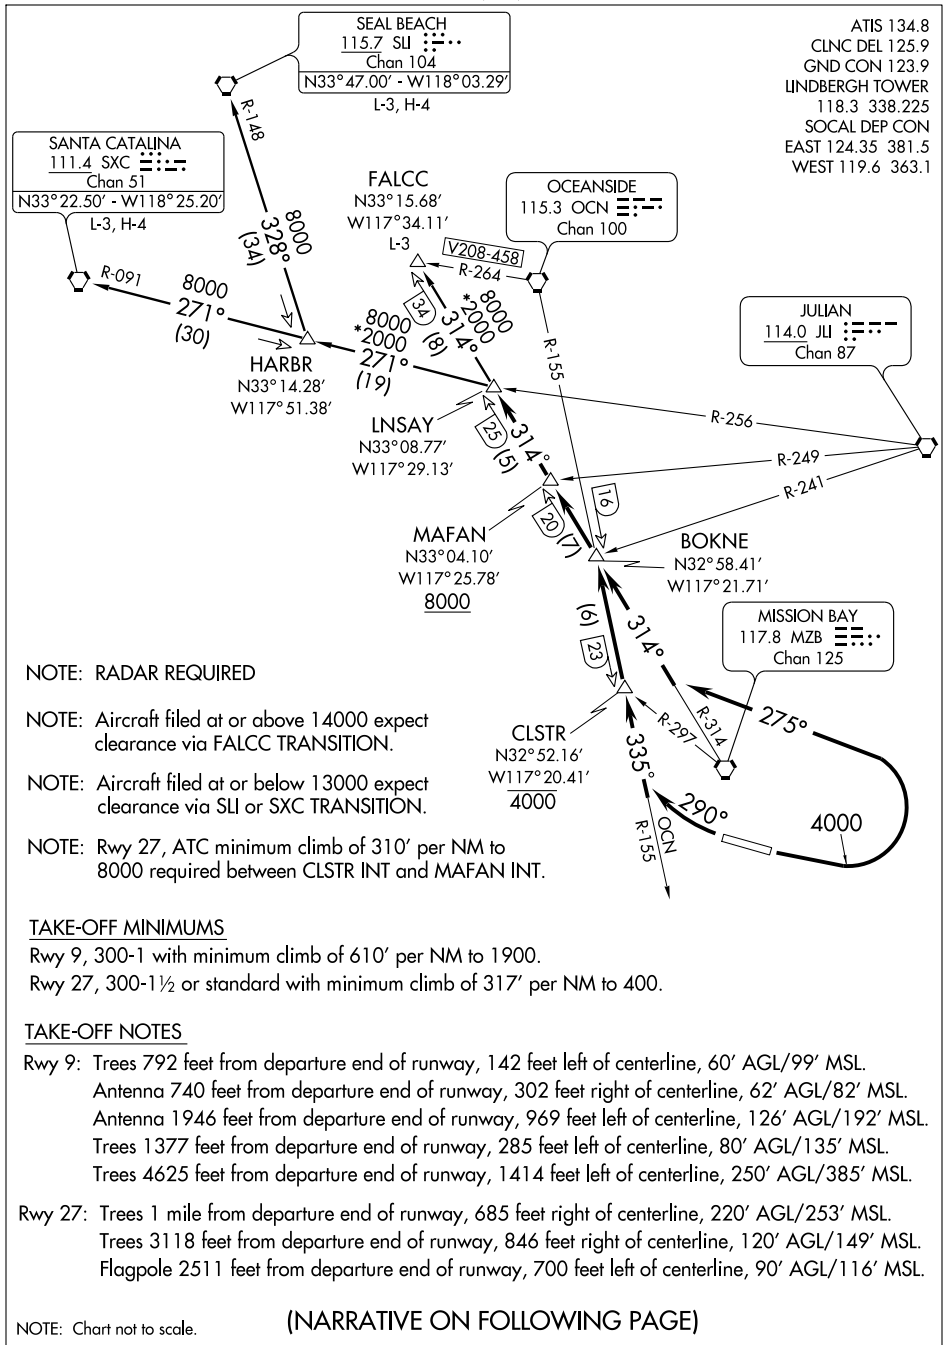

LNSAY TWO DEPARTURE

SL-373 (FAA)

SAN DIEGO INTL (SAN)
SAN DIEGO, CALIFORNIA

SW-3, 22 DEC 2005 to 19 JAN 2006

SW-3, 22 DEC 2005 to 19 JAN 2006

NOTE: Chart not to scale.

(NARRATIVE ON FOLLOWING PAGE)

LNSAY TWO DEPARTURE